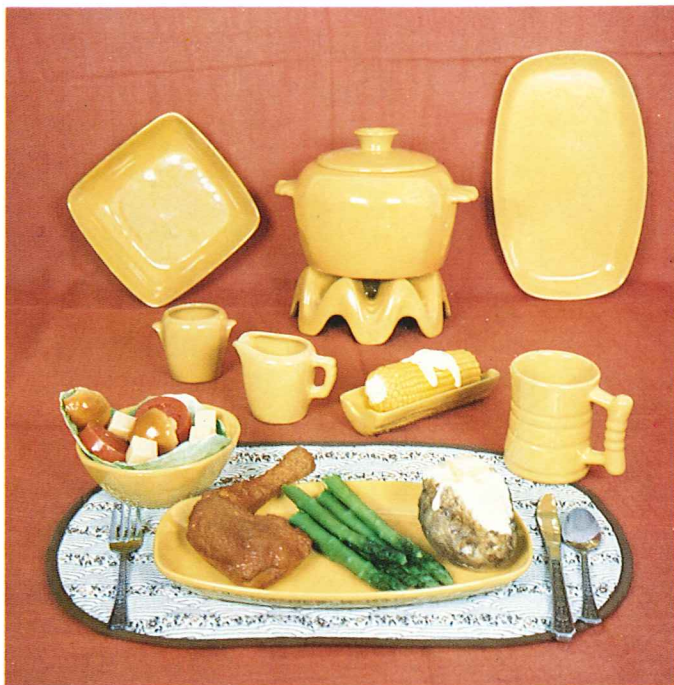

# PLATTER STYLE DINING

IS

**Casual — Informal — Comfortable**

Try platter style dining once, and never return to  
Dining in the Round

**6PLS SET 36-PIECE SERVICE SET FOR EIGHT**  
**Boxed 105.00**

- |                   |                    |
|-------------------|--------------------|
| 8—C3—Mugs         | 1—5QS—13" Platter  |
| 8—6P—11" Platters | 1—5DA—Creamer      |
| 8—5PS—9" Platters | 1—5DB—Sugar        |
| 8—14-oz Bowls     | 1—5NS—9" Veg. Bowl |

**6PLS Set Not Available in Terra Cotta**

**5QSLs SET 36-PIECE SERVICE SET FOR EIGHT**  
**Boxed 113.00**

- |                    |                    |
|--------------------|--------------------|
| 8—C3—Mugs          | 1—5Q—13" Platter   |
| 8—5QS—13" Platters | 1—5DA—Creamer      |
| 8—5PS—9" Platters  | 1—5DB—Sugar        |
| 8—14-oz. Bowls     | 1—5NS—9" Veg. Bowl |